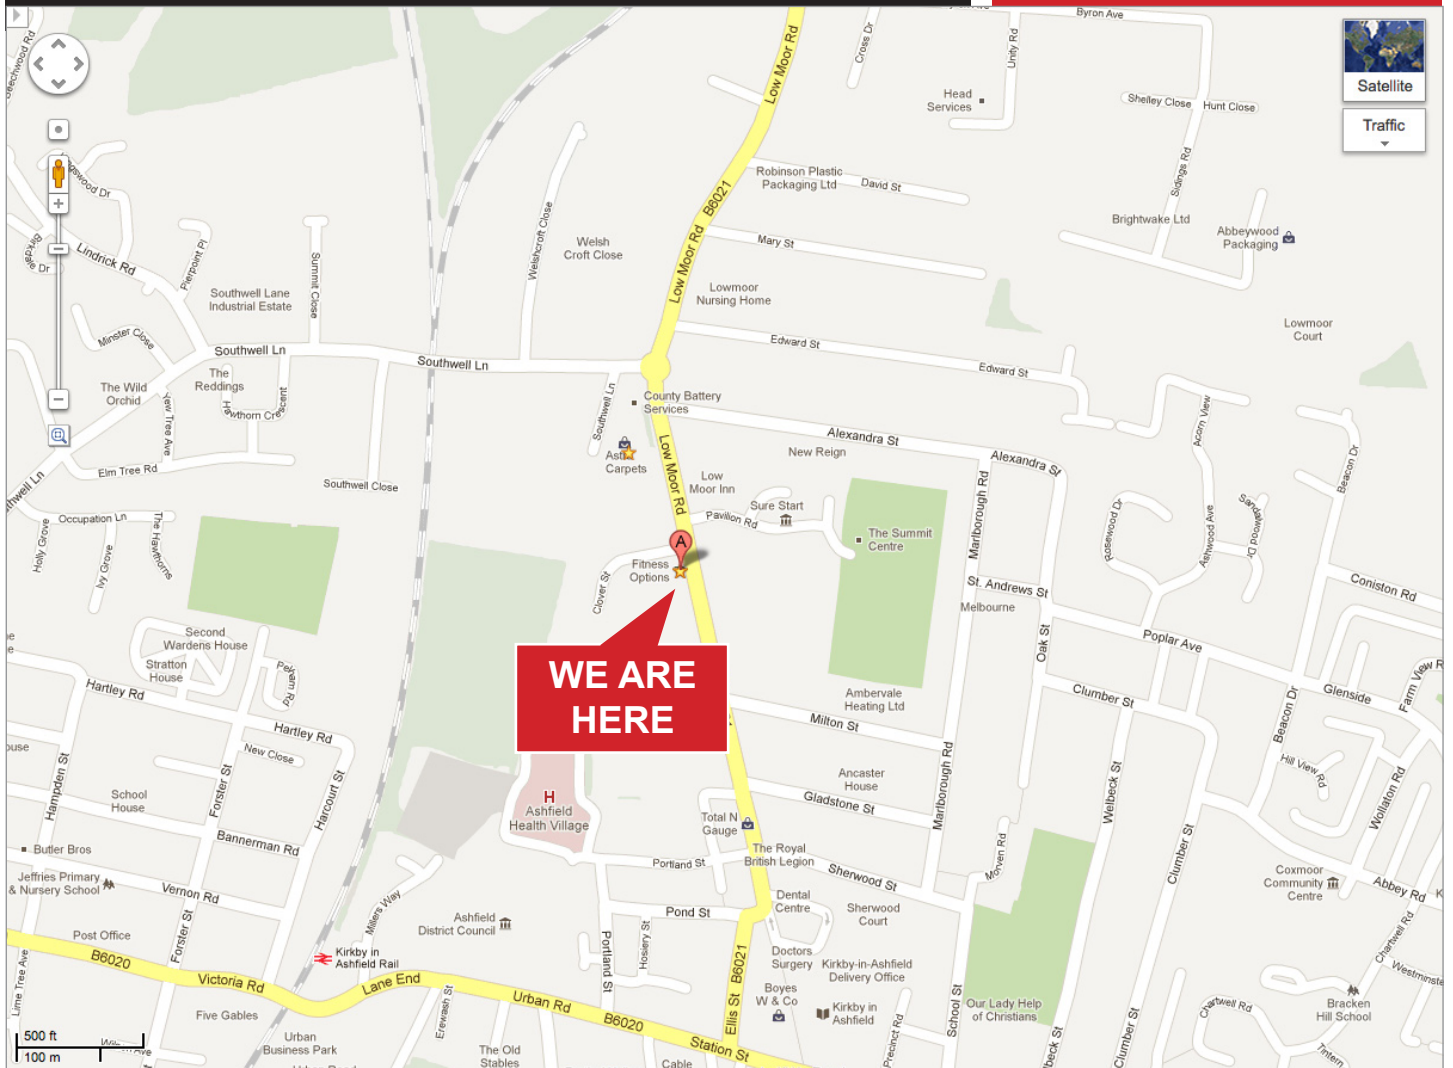

Store Address

Clover Street, off Lowmoor Road,
(opposite Tesco/Esso Petrol Station),
Kirkby-in-ashfield,
Nottingham
NG17 7LH

DIRECTIONS FROM M1 JUNCTION 28

From the North.

Exit junction 28 and take the 1st exit onto the A38 towards Mansfield, (also signposted to the East Midlands Designer Outlet, McArthur Glen). Continue along the A38 towards Mansfield (through 5 sets of traffic lights) until (at the 6th set of lights) you see the right turn for Kirkby-in-Ashfield and Sutton Parkway railway station (there's a very large silver warehouse building on the right at the junction). Turn right at that junction onto B6021 (Penny Emma Way). At the next traffic lights, turn right onto Lowmoor Road. Continue over the two mini-roundabouts and then prepare to turn right when you see the large United Carpets building on the right. Turn into the United Carpets entrance and continue down the left side of the building to our store front and free parking.

From the South

We can be found from either J27 or Junction 28. If you prefer J28 turn right (4th exit) onto the A38 towards Mansfield and follow the instructions as above.

DIRECTIONS FROM M1 JUNCTION 27